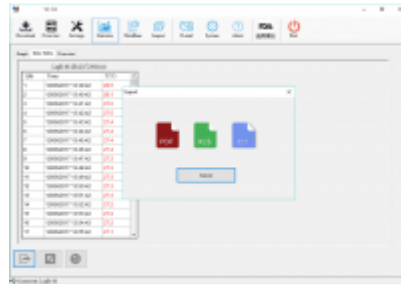

RC

Management software for TempLog and HumiLog USB data loggers. Devices can be started and data can be downloaded easily. Data are shown under graph and tabular format and a PDF report can be automatically generated.

## Main features

- Automatic PDF report generation
- Data exportable to Excel
- Data in graph and tabular format
- Data can be sent via email
- Easy and intuitive