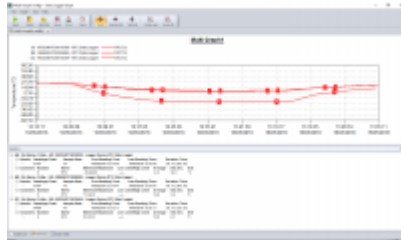

Dgraph

DGraph is the management software for USB data loggers such as:

- TempUSB (tutte le versioni)
- HumiUSB (tutte le versioni)
- VoltUSB
- CurrUSB

It is possible to download the complete software update and USB drivers from this page.

Main features

- Start and download data from the loggers
- Graph with zoom and selection of the curves to be displayed
- **Multi-Graph** display
- Data table
- Assignment a name to each channel and enable/disable it easily
- Data exportable to excel and other formats
- Printed reports with information on the acquired data, table, graph
- Assign a name to each channel
- Customize the folders where to save the data