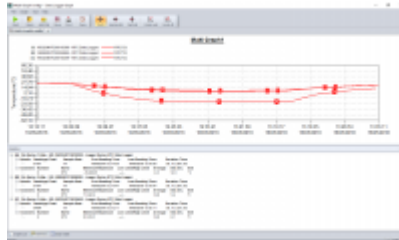

Dgraph

DGraph is the management software for USB data loggers such as:

- TempUSB (tutte le versioni)
- HumiUSB (tutte le versioni)
- VoltUSB
- CurrUSB

It is possible to download the complete software update and USB drivers from this page.

Main features

- Start and download data from the loggers
- Graph with zoom and selection of the curves to be displayed
- **Multi-Graph** display
- Data table
- Assignment a name to each channel and enable/disable it easily
- Data exportable to excel and other formats
- Printed reports with information on the acquired data, table, graph
- Assign a name to each channel
- Customize the folders where to save the data