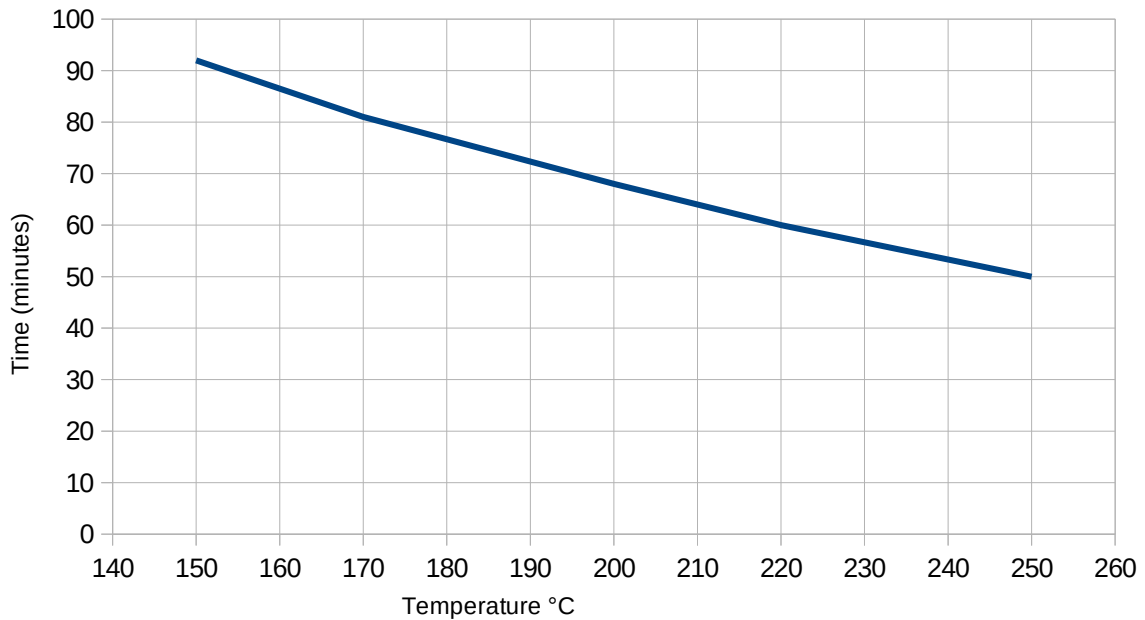

## Heat protection curve for TC-Log 8 S USB

Temperature °C	Time (minutes)
150	92
170	81
200	68
220	60
250	50