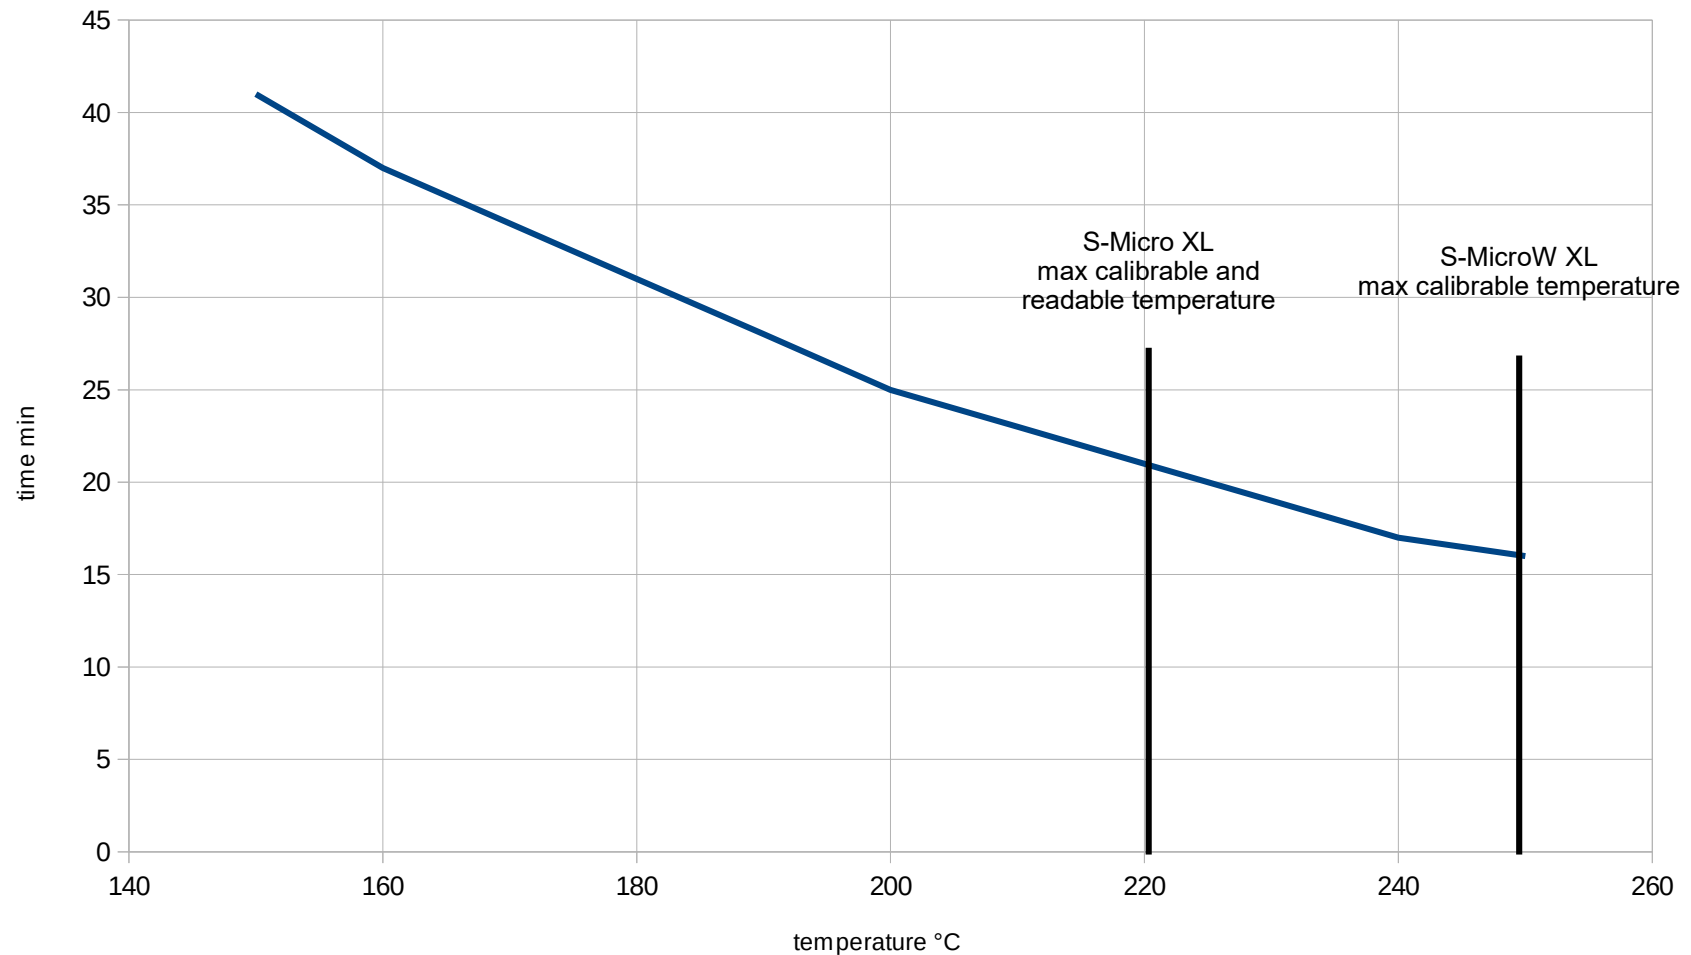

## S-Micro XL / S-MicroW XL heat protection 1 - curve

Note: internal temperature will keep increasing up to 10/15°C more after oven is turned off and opened, due to cooling time of the protections themselves.